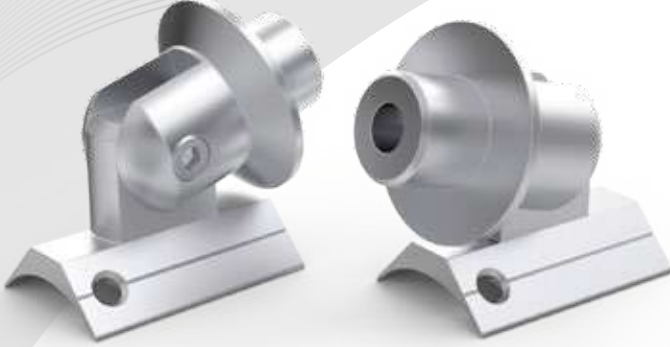

40' İnk Hareketli Mafsal Takımı
40' Moving Joint
SRA-4001